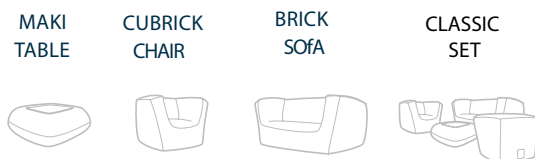

**SIZES**

	MAKI TABLE	CUBRICK CHAIR	BRICK SOFA	CLASSIC SET
<b>Height</b>	33 cm	78 cm	78 cm	78 cm
<b>Width</b>	91 cm	86 cm	76 cm	170 cm
<b>Length</b>	91 cm	76 cm	152 cm	330 cm

**Weight**

2,1 kg	2,5 kg	3 kg	10,1 kg
--------	--------	------	---------

**How many people on the furniture ?**

3 à 4 (without plate)	1	2	4 à 7 (without plate)

**INFLATION TIME**

1 min	3 min	5 min	12 min
-------	-------	-------	--------

**PACKAGING SIZES**

( deflated furniture )

<b>Height</b>	44 cm	50 cm	56 cm	56 cm
<b>Width</b>	9 cm	13 cm	13 cm	48 cm
<b>Length</b>	33 cm	44 cm	56 cm	56 cm

**INCLUDED ITEMS IN THE ORDER**

( for on pack )

<b>1 x</b>	Brick sofa
<b>1 x</b>	Maki table
<b>1 x</b>	Maki table plate
<b>2 x</b>	Cubrick chair
<b>1 x</b>	Pump
<b>1 x</b>	Transport bag
<b>1 x</b>	Lest